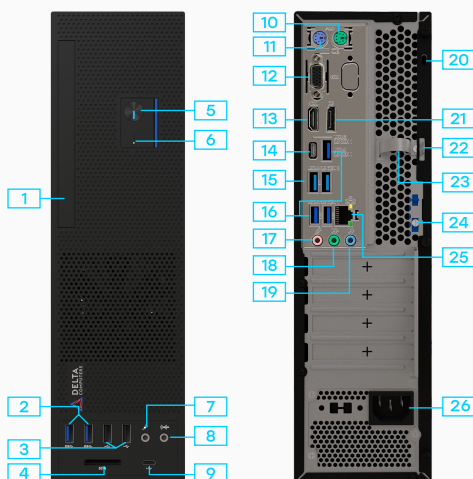

Desktop PC Bober

Model BBiH2

**MINPROMTORG
RUSSIA**

Delta Computers Voron VRiH2 – a reliable Russian PC made in classic Tower-case and based on modern Intel® Core™ processors of the 12th and 13th generations.

A roomy case and an advanced component base turn PC Voron into a workstation for solving resource-intensive tasks in various sectors of the economy.

Features:

- ▲ Modern platform based on Intel H610 chipset
- ▲ High-speed RAM up to 128 GB DDR4
 - USB Type-C port for convenient connection
- ▲ The ability to connect high-performance video cards via the PCIe 5.0x16 connector
- ▲ Roomy housing with a large number of internal and external bays
- ▲ Flexible configuration options for various customer tasks
- ▲ Workplace solution Los based on the PC Voron and displays Sovo

Front panel:

1. Optical drive (optional)
2. 2x USB-A 3.2 Gen 1
3. 2x USB-A 2.0
4. 1x SD-reader (optional)
5. Power button
6. Reset button
7. Mic in
8. Audio out
9. 1x USB-C 2.0 (optional)

Back panel:

10. PS/2 mouse
11. PS/2 keyboard
12. VGA
13. HDMI 2.1
14. USB-C 3.2 Gen 1
15. 2x USB 3.2 Gen 2
16. 3x USB 3.2 Gen 1
17. Mic in
18. Audio out
19. Audio in
20. Kensington lock connector
21. DisplayPort 1.4a
22. Fastener for the lock
23. Cable retainer
24. Side panel clip
25. RJ-45
26. Power connector